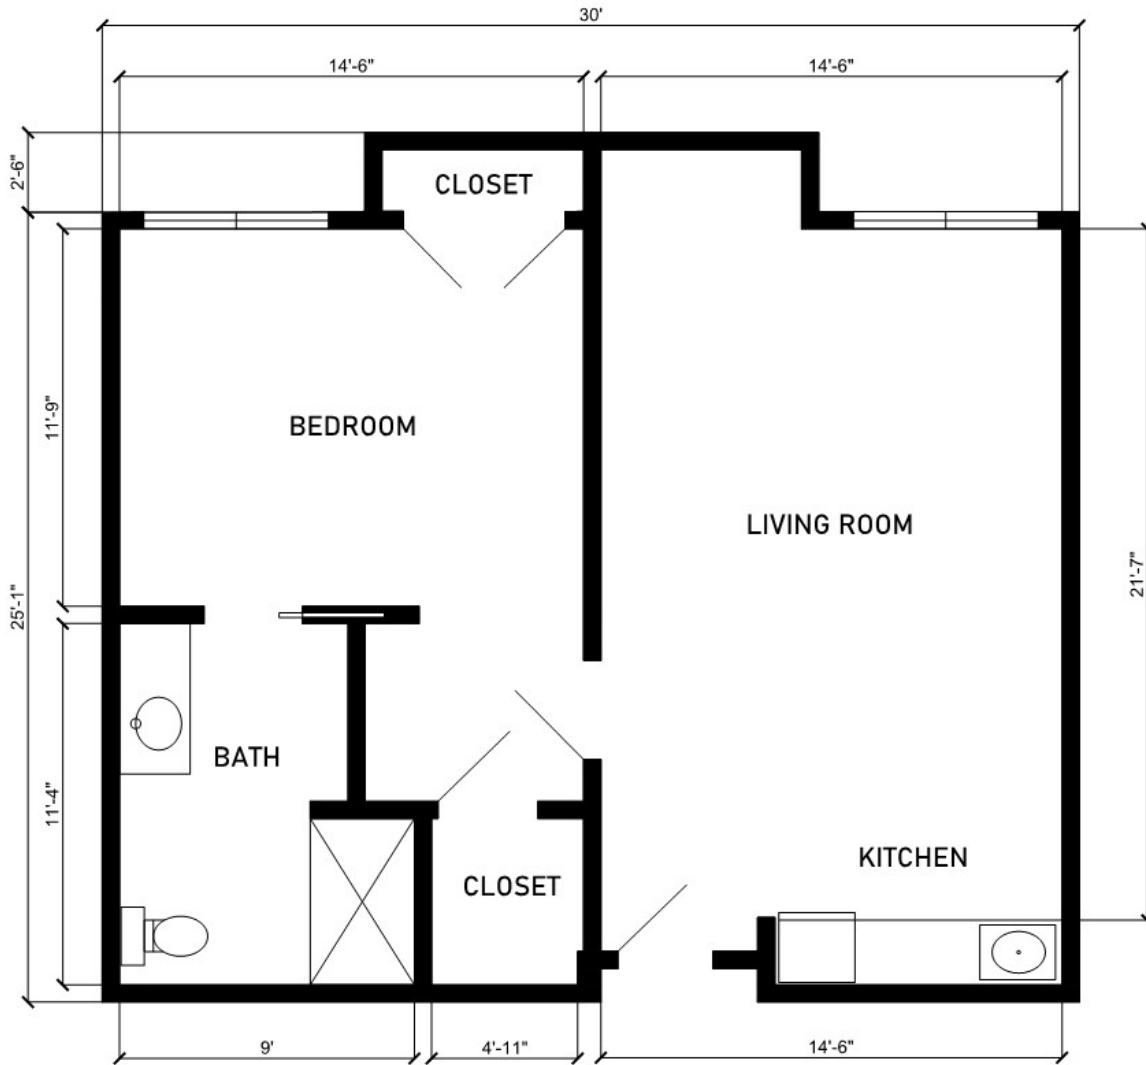

Assisted Living  
One-Bedroom, One-Bath Deluxe - C

769 sq. ft.

Dimensions are approximate.

124 Windsor Park Drive, Carol Stream, IL 60188 (877) 373-6729 CovLivingWindsorPark.org

Covenant Living Communities & Services is a ministry of the Evangelical Covenant Church and does not discriminate pursuant to the federal Fair Housing Act. All faiths and beliefs are welcome.