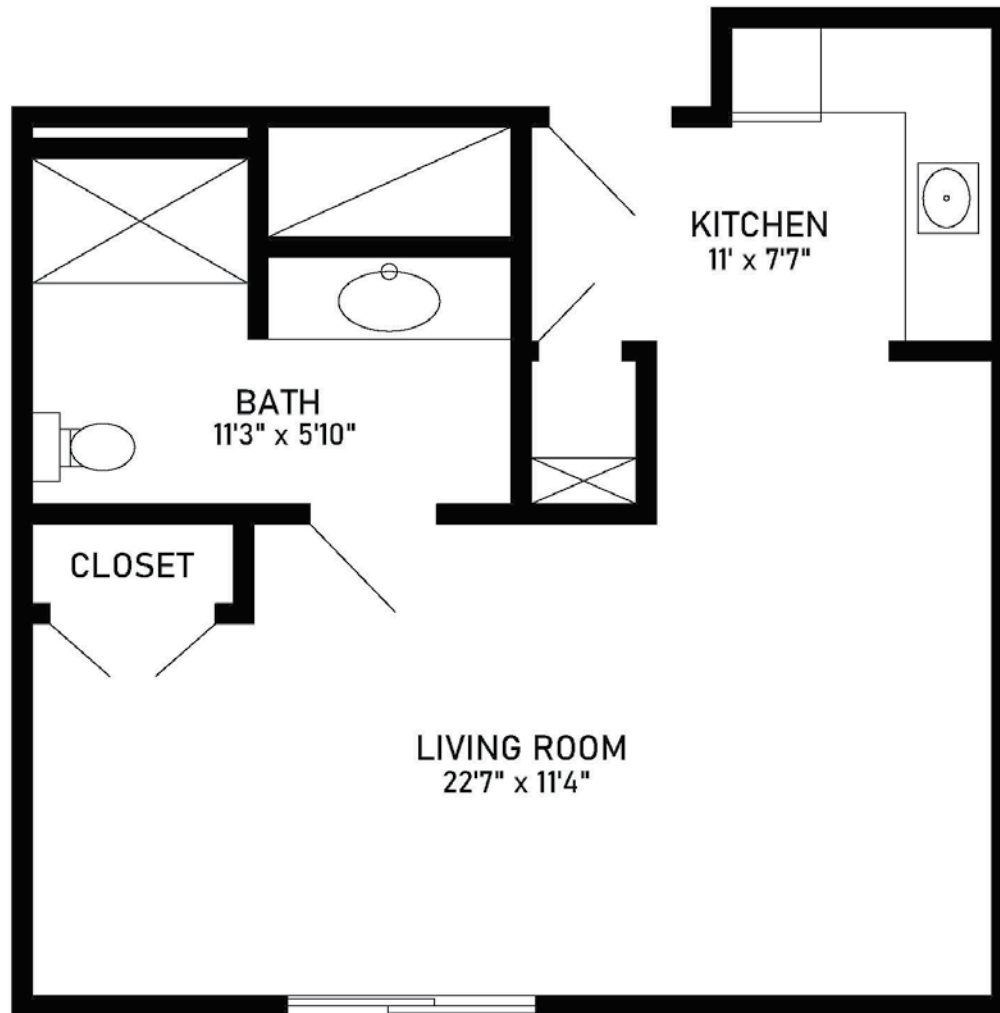

Catered Living - Bristol
Studio - A

530 sq. ft.

Dimensions are approximate.

124 Windsor Park Drive, Carol Stream, IL 60188 (630) 510-4702 CovLivingWindsorPark.org

Covenant Living Communities & Services is a ministry of the Evangelical Covenant Church and does not discriminate pursuant to the federal Fair Housing Act. All faiths and beliefs are welcome.