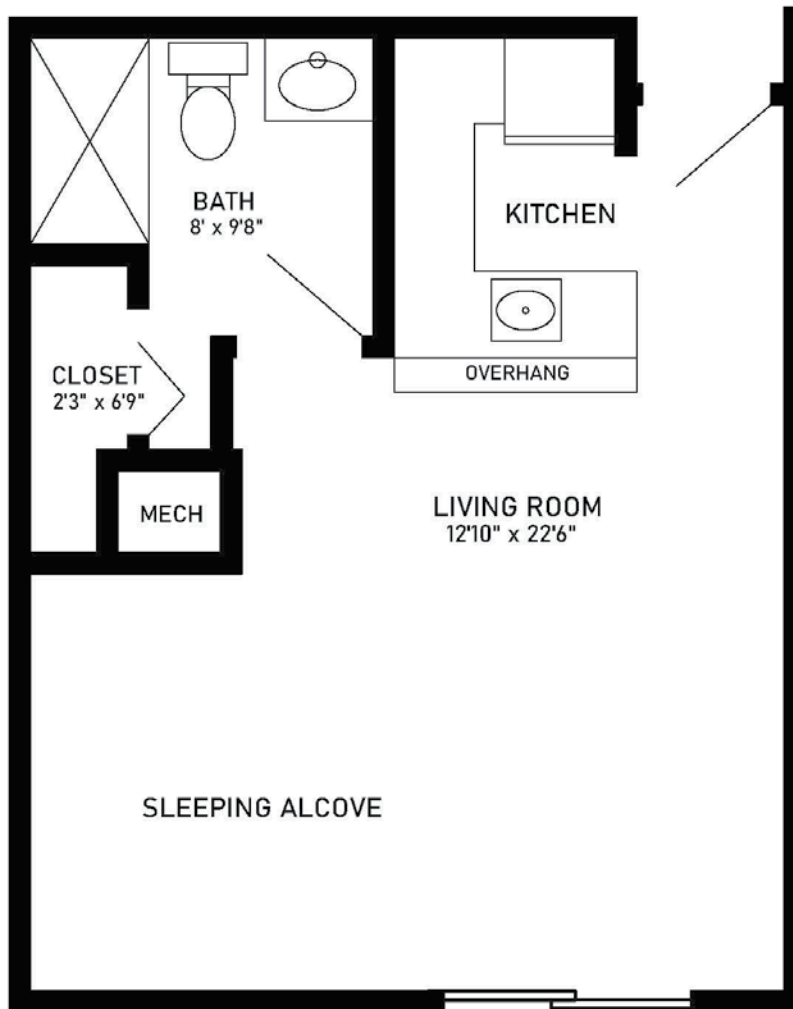

Catered Living - Halifax
Studio - A

435 sq. ft.

Dimensions are approximate.

124 Windsor Park Drive, Carol Stream, IL 60188 (630) 510-4702 CovLivingWindsorPark.org

Covenant Living Communities & Services is a ministry of the Evangelical Covenant Church and does not discriminate pursuant to the federal Fair Housing Act. All faiths and beliefs are welcome.