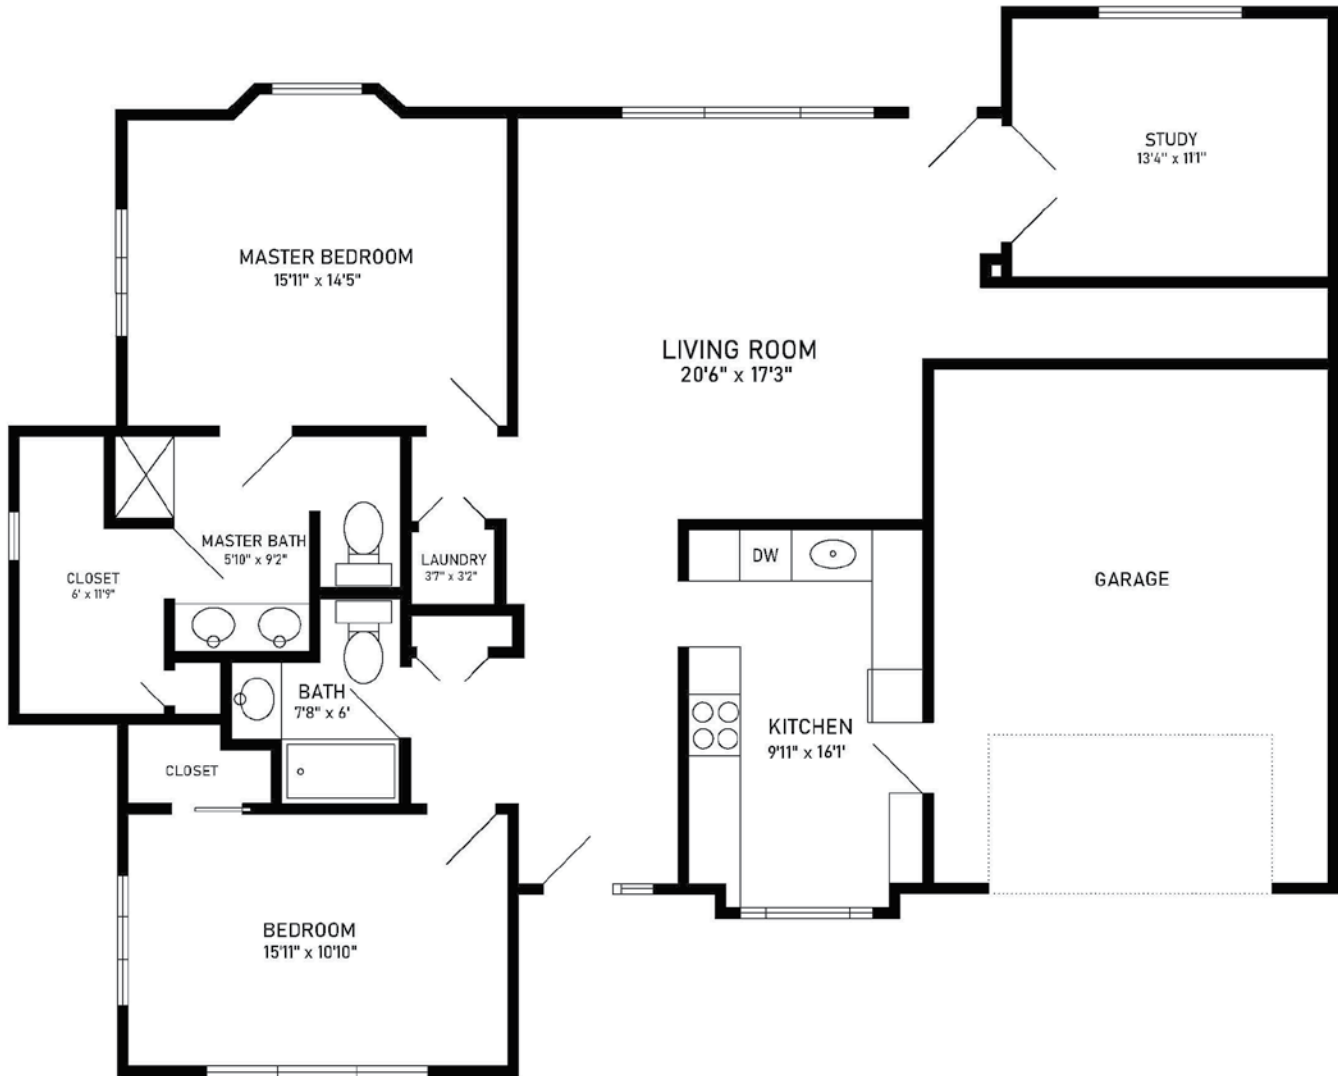

Somerset
Two-Bedroom + Study, Two-Bath, Duplex - A

1,550 sq. ft.

Dimensions are approximate.

124 Windsor Park Drive, Carol Stream, IL 60188 (630) 510-4702 CovLivingWindsorPark.org

Covenant Living Communities & Services is a ministry of the Evangelical Covenant Church and does not discriminate pursuant to the federal Fair Housing Act. All faiths and beliefs are welcome.