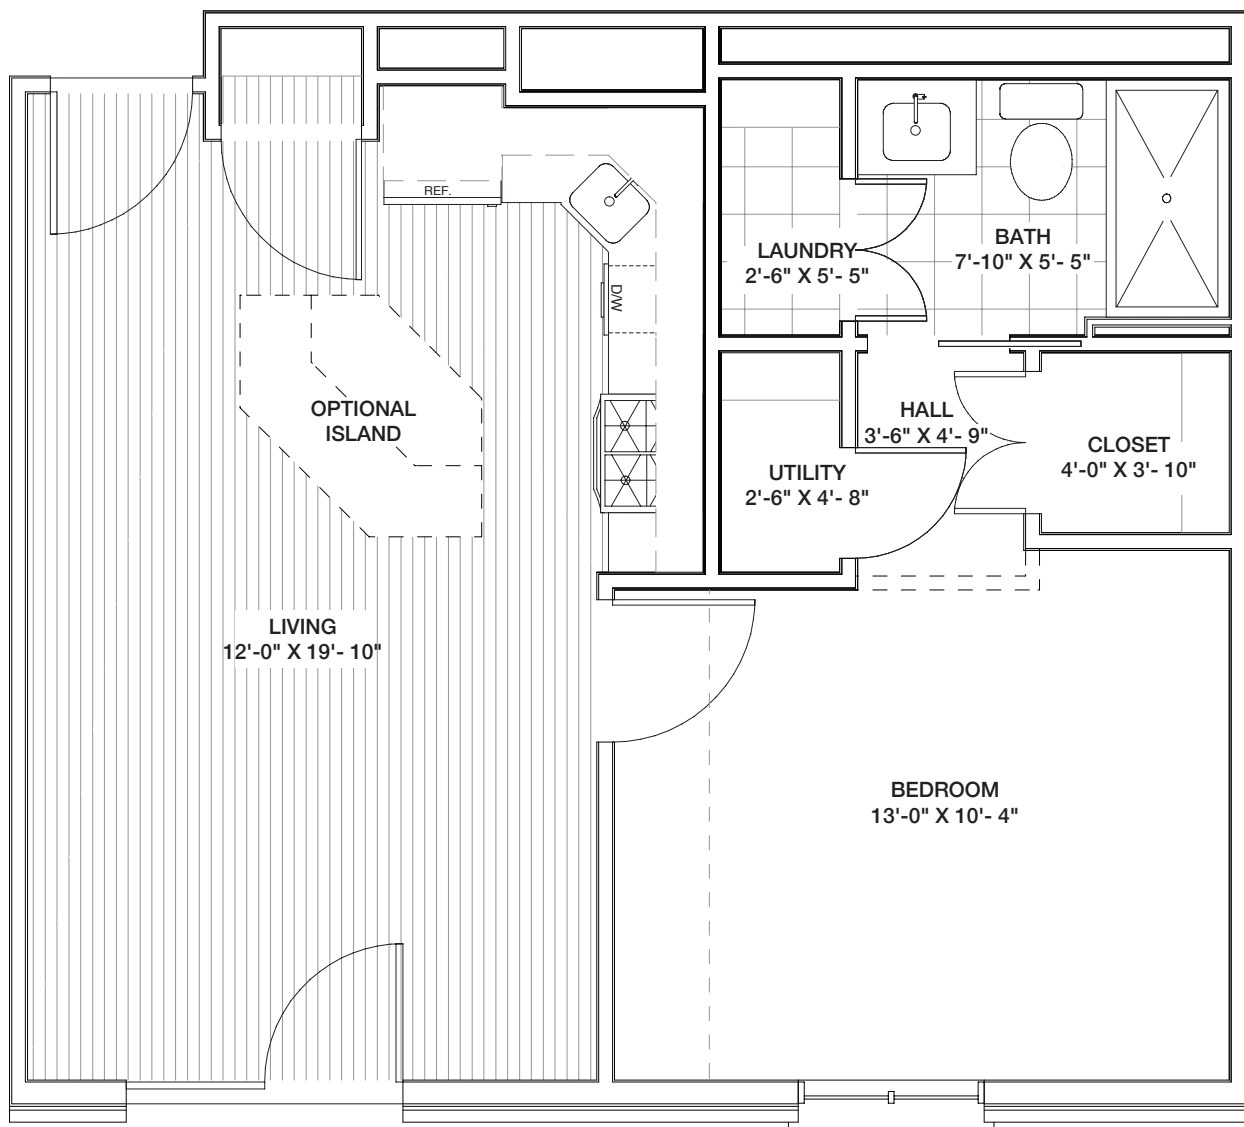

Manchester

One-Bedroom, One-Bath Apartment

610 sq. ft.

Dimensions are approximate.

124 Windsor Park Drive, Carol Stream, IL 60188 (630) 510-4702 CovLivingWindsorPark.org

Covenant Living Communities & Services is a ministry of the Evangelical Covenant Church and does not discriminate pursuant to the federal Fair Housing Act. All faiths and beliefs are welcome.