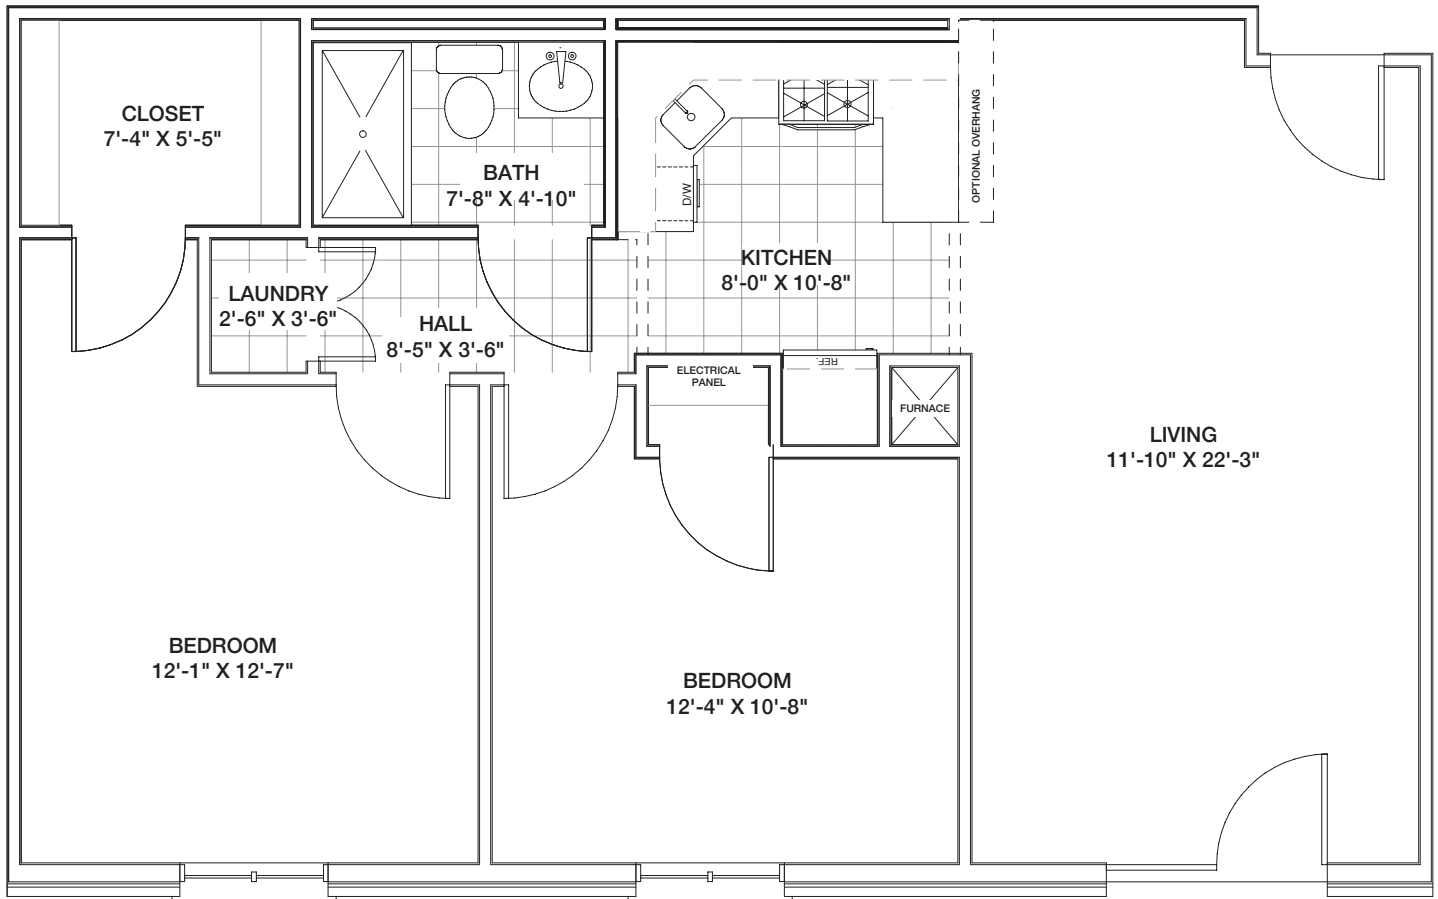

Oxford
Two-Bedroom, One-Bath Apartment

860 sq. ft.

Dimensions are approximate.

124 Windsor Park Drive, Carol Stream, IL 60188 (630) 510-4702 CovLivingWindsorPark.org

Covenant Living Communities & Services is a ministry of the Evangelical Covenant Church and does not discriminate pursuant to the federal Fair Housing Act. All faiths and beliefs are welcome.