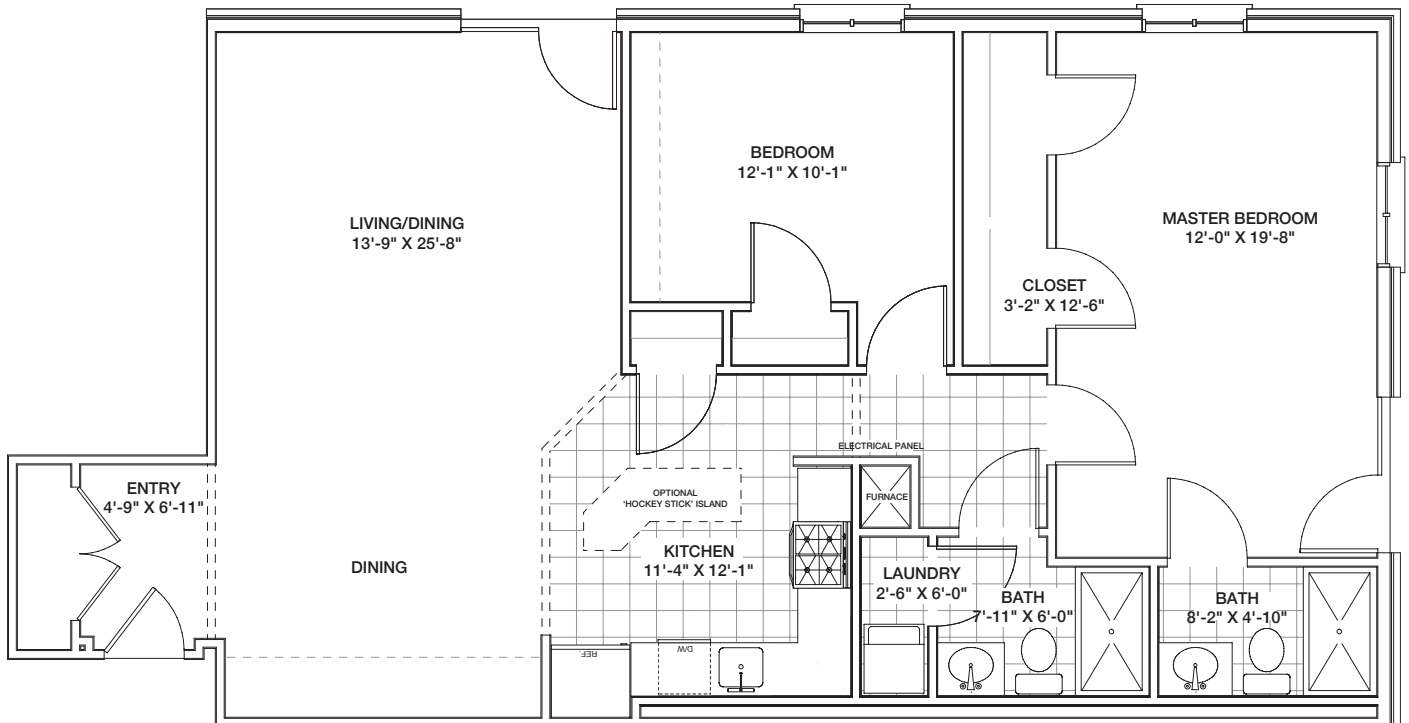

Plymouth
Two-Bedroom, Two-Bath Apartment

1,200 sq. ft.

Dimensions are approximate.

124 Windsor Park Drive, Carol Stream, IL 60188 (630) 510-4702 CovLivingWindsorPark.org

Covenant Living Communities & Services is a ministry of the Evangelical Covenant Church and does not discriminate pursuant to the federal Fair Housing Act. All faiths and beliefs are welcome.