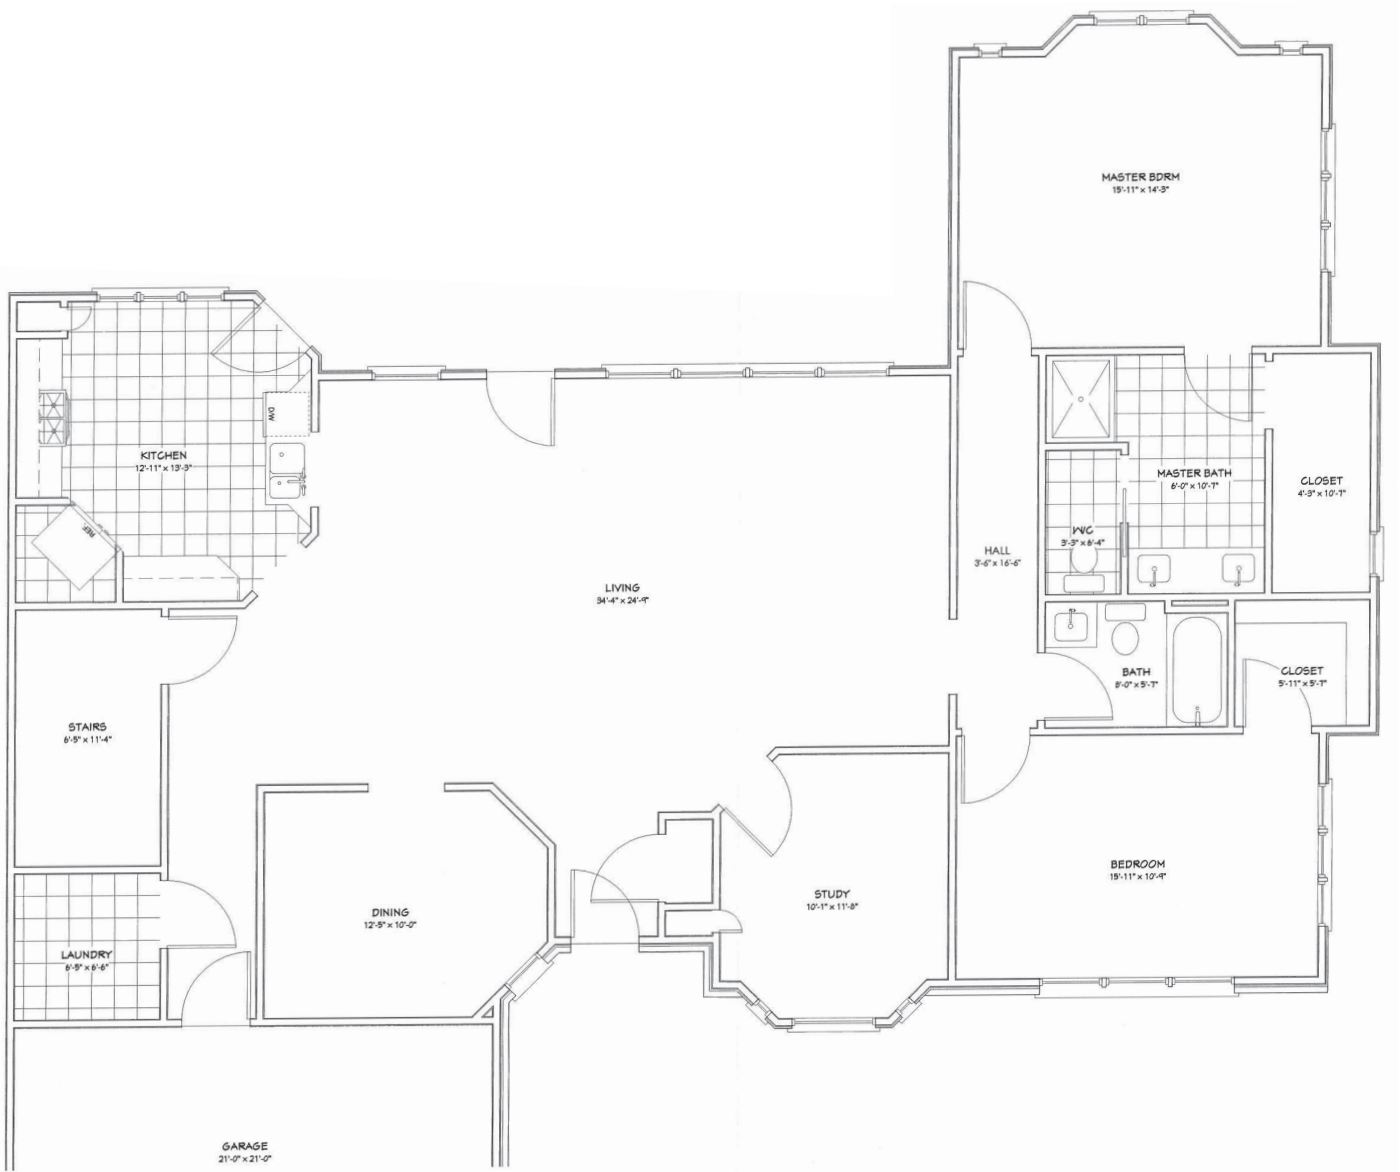

Regency Two-Bedroom w/Study, Two-Bath Apartment

1,925 sq. ft.

Dimensions are approximate.

124 Windsor Park Drive, Carol Stream, IL 60188 (630) 510-4702 CovLivingWindsorPark.org

Covenant Living Communities & Services is a ministry of the Evangelical Covenant Church and does not discriminate pursuant to the federal Fair Housing Act. All faiths and beliefs are welcome.