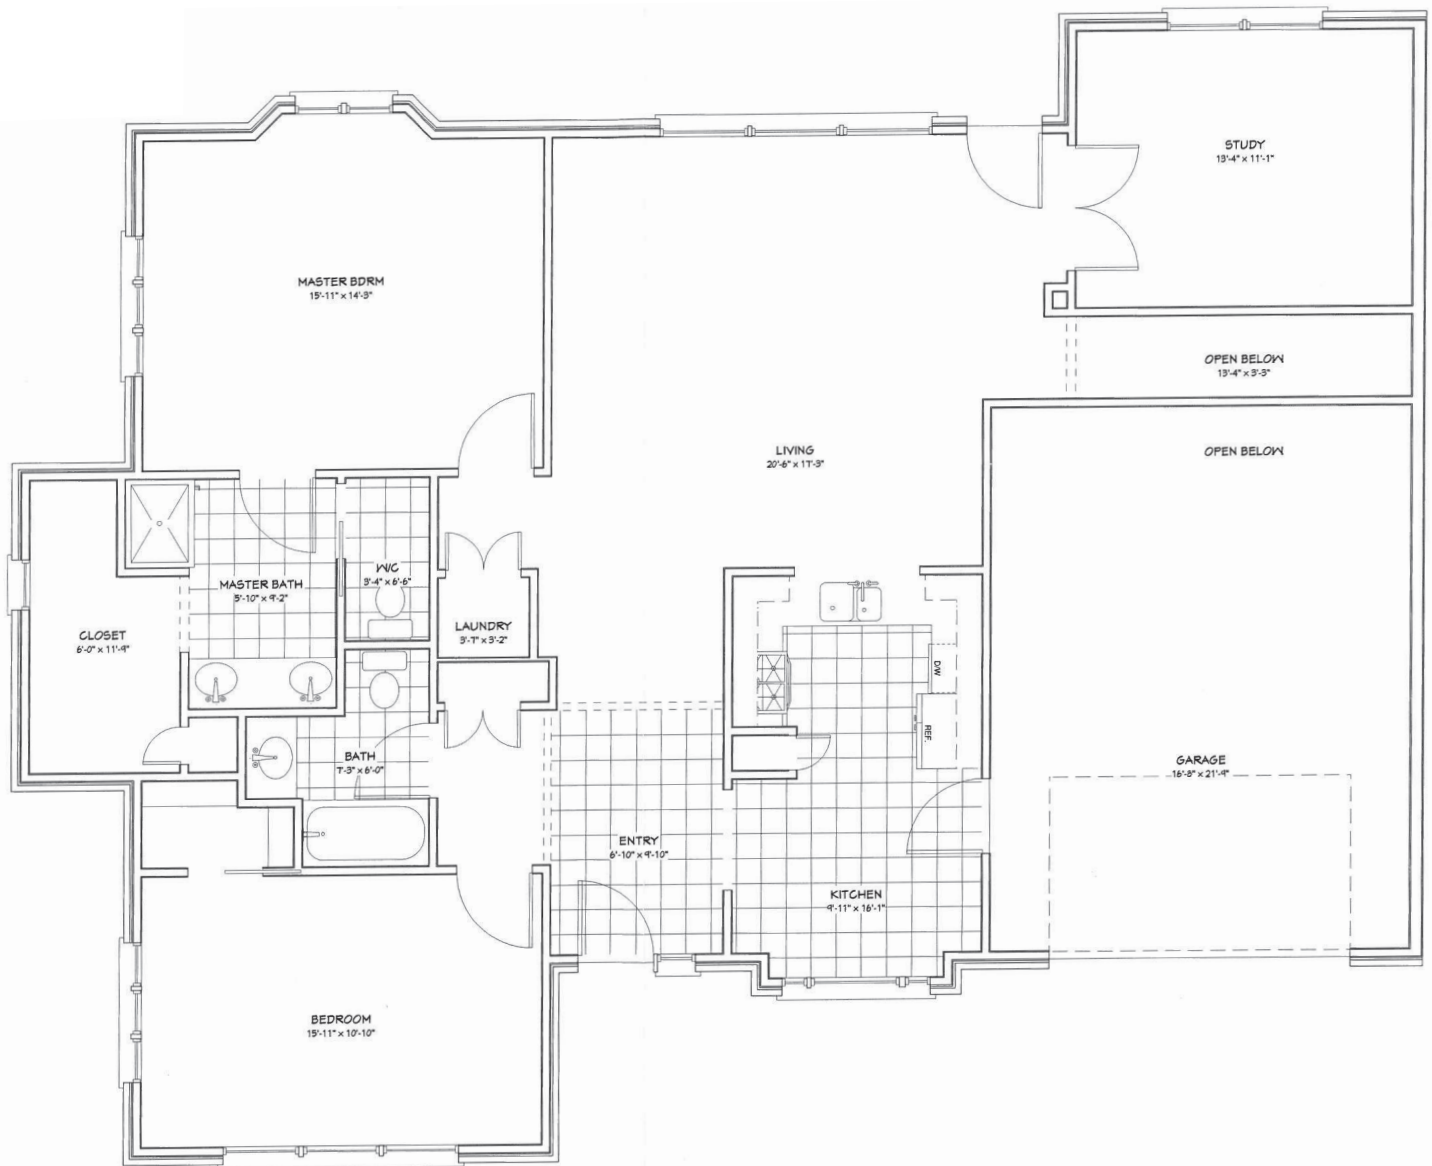

Somerset Two-Bedroom w/Study, Two-Bath Apartment

1,550 sq. ft.

Dimensions are approximate.

124 Windsor Park Drive, Carol Stream, IL 60188 (630) 510-4702 CovLivingWindsorPark.org

Covenant Living Communities & Services is a ministry of the Evangelical Covenant Church and does not discriminate pursuant to the federal Fair Housing Act. All faiths and beliefs are welcome.