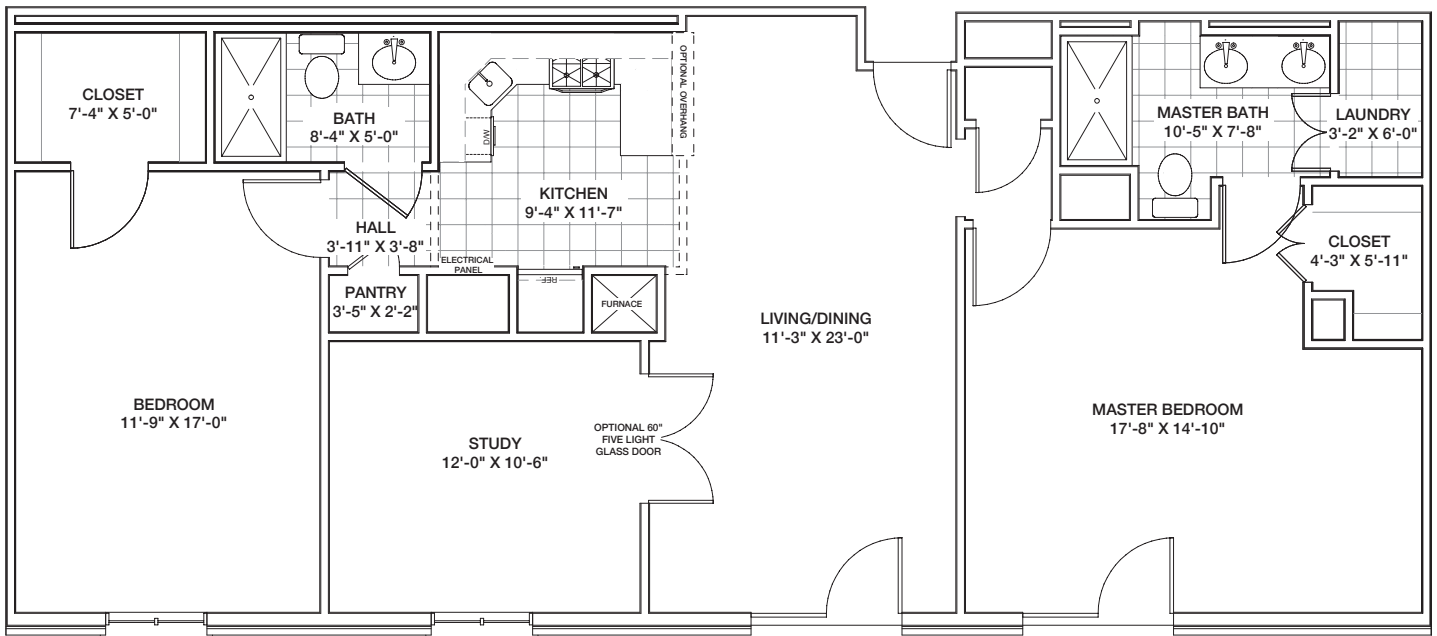

# Stratford Two-Bedroom w/Study, Two-Bath Apartment

1,295 sq. ft.

Dimensions are approximate.

124 Windsor Park Drive, Carol Stream, IL 60188 (630) 510-4702 CovLivingWindsorPark.org

Covenant Living Communities & Services is a ministry of the Evangelical Covenant Church and does not discriminate pursuant to the federal Fair Housing Act. All faiths and beliefs are welcome.