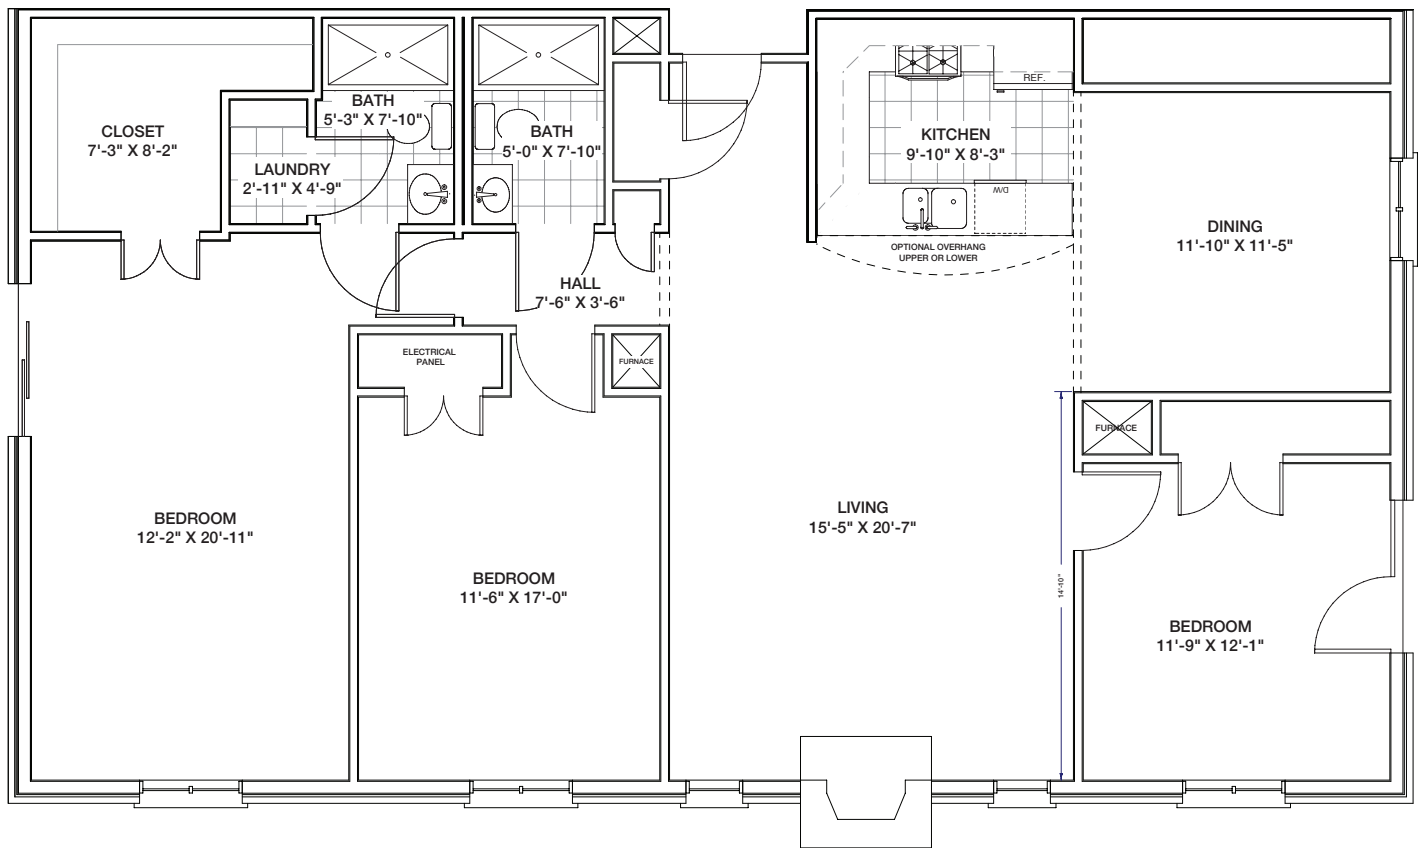

Warwick Three-Bedroom, Two-Bath Apartment

1,450 sq. ft.

Dimensions are approximate.

124 Windsor Park Drive, Carol Stream, IL 60188 (630) 510-4702 CovLivingWindsorPark.org

Covenant Living Communities & Services is a ministry of the Evangelical Covenant Church and does not discriminate pursuant to the federal Fair Housing Act. All faiths and beliefs are welcome.