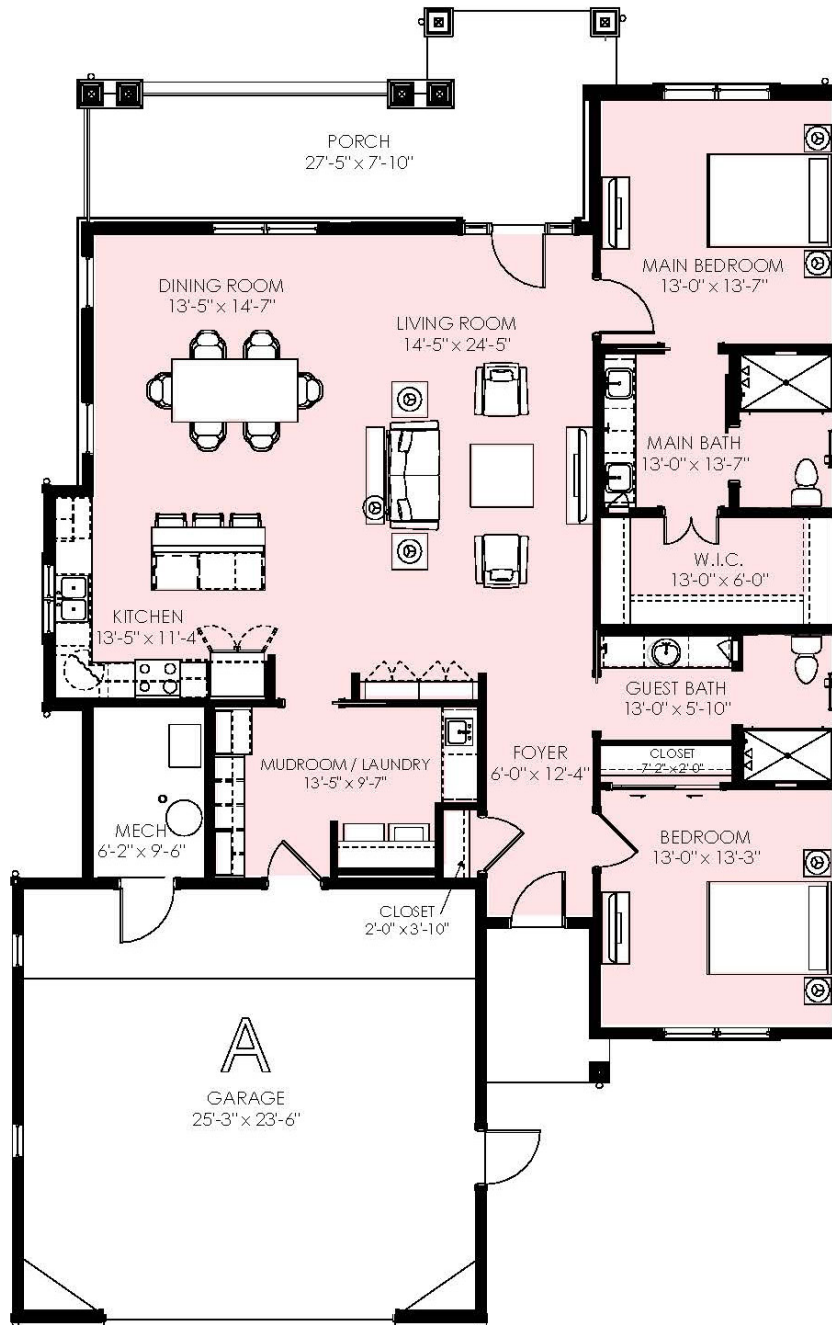

Andover
Two-Bedroom, Two-Bath

1,655 sq. ft.

Dimensions are approximate.

124 Windsor Park Drive, Carol Stream, IL 60188 (630) 510-4702 CovLivingWindsorPark.org

Covenant Living Communities & Services does not discriminate pursuant to the federal Fair Housing Act.
All faiths and beliefs are welcome.