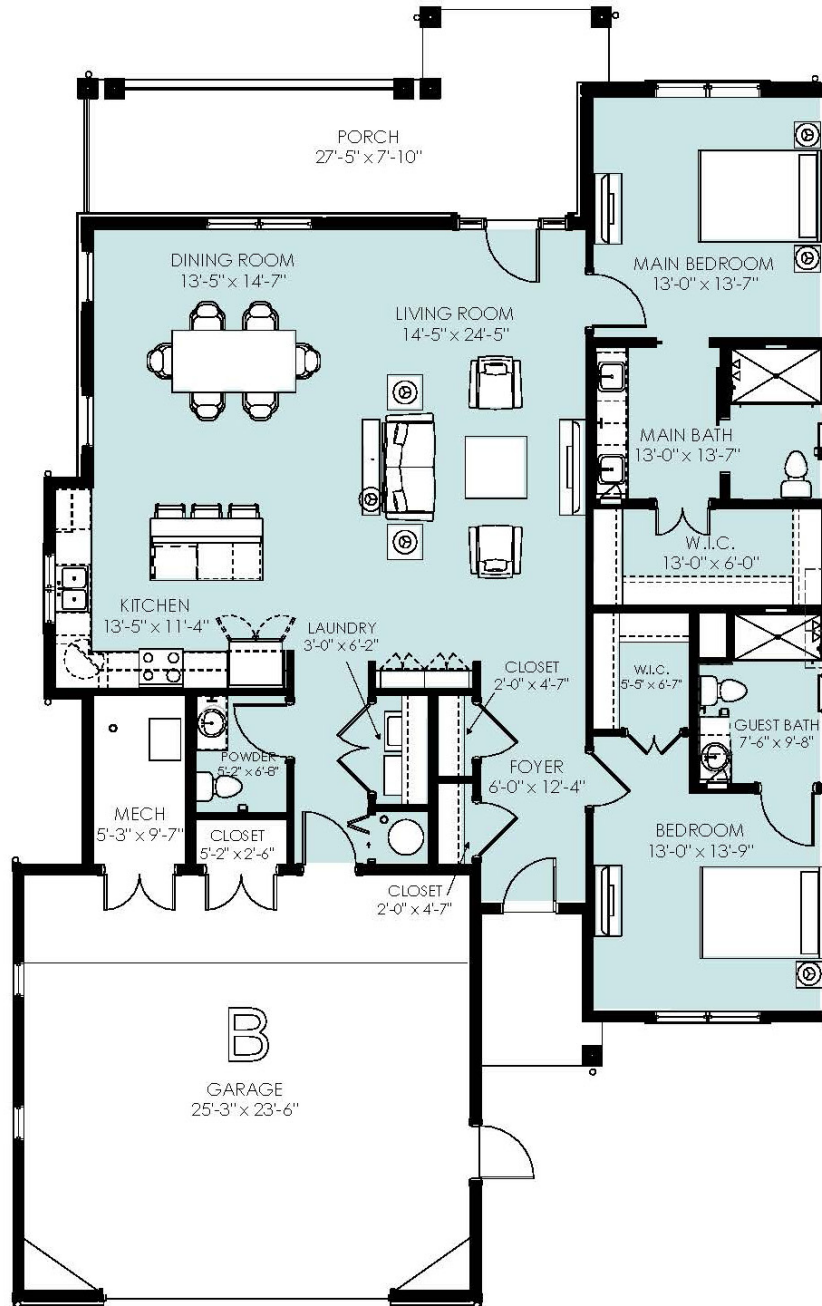

Bedford  
Two-Bedroom, Two and Half-Bath

1,655 sq. ft.

Dimensions are approximate.

124 Windsor Park Drive, Carol Stream, IL 60188 (630) 510-4702 CovLivingWindsorPark.org

Covenant Living Communities & Services does not discriminate pursuant to the federal Fair Housing Act.  
All faiths and beliefs are welcome.