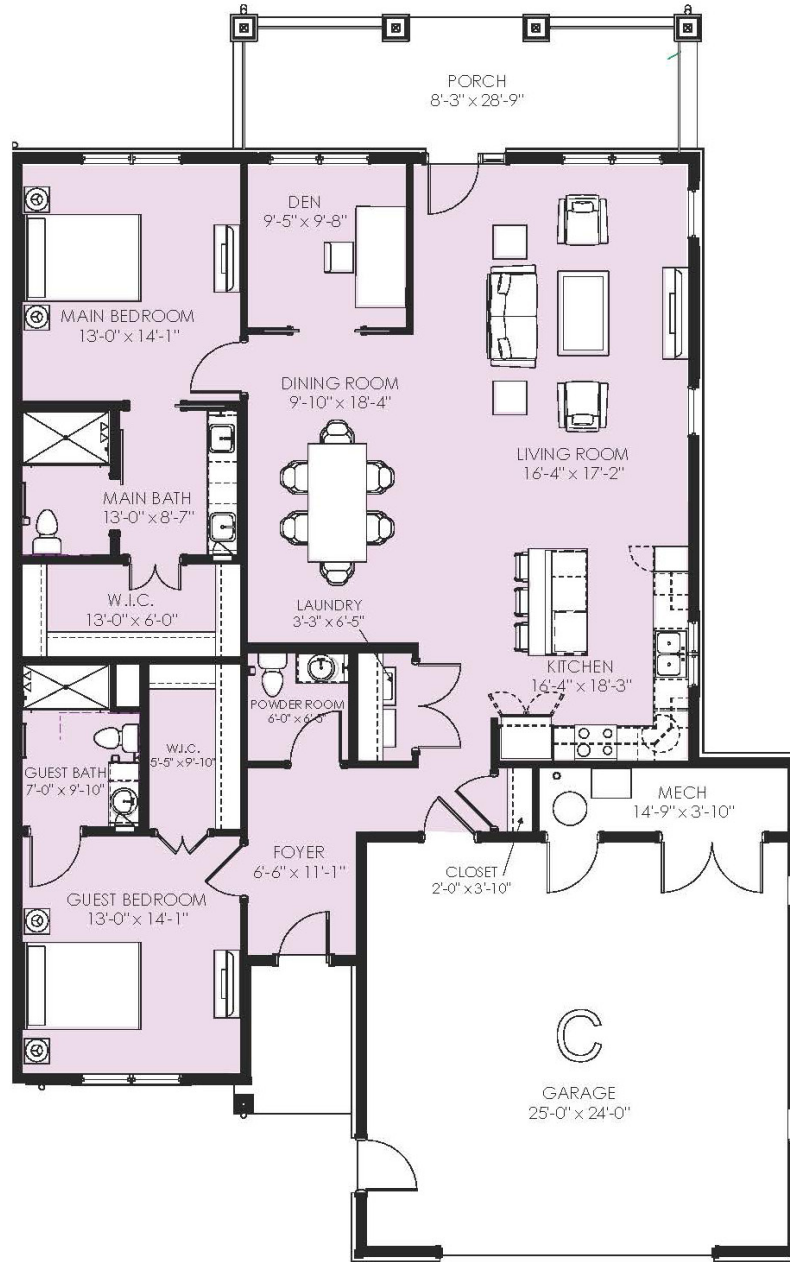

Cheshire (Duplex - A) Two-Bedroom + Den, Two and Half-Bath

1,765 sq. ft.

Dimensions are approximate.

124 Windsor Park Drive, Carol Stream, IL 60188 (630) 510-4702 CovLivingWindsorPark.org

Covenant Living Communities & Services does not discriminate pursuant to the federal Fair Housing Act.
All faiths and beliefs are welcome.