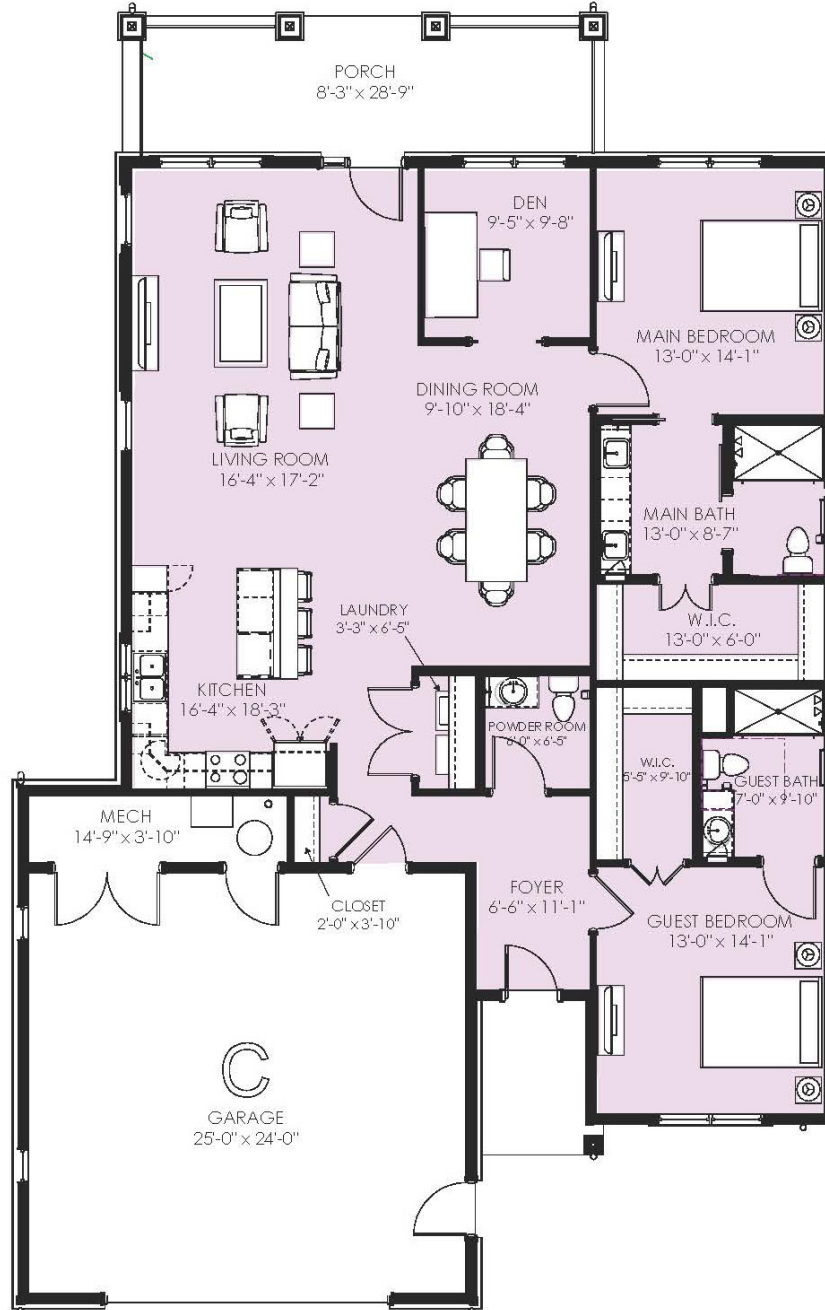

# Cheshire (Duplex - B) Two-Bedroom + Den, Two and Half-Bath

1,765 sq. ft.

Dimensions are approximate.

124 Windsor Park Drive, Carol Stream, IL 60188 (630) 510-4702 CovLivingWindsorPark.org

Covenant Living Communities & Services does not discriminate pursuant to the federal Fair Housing Act.  
All faiths and beliefs are welcome.