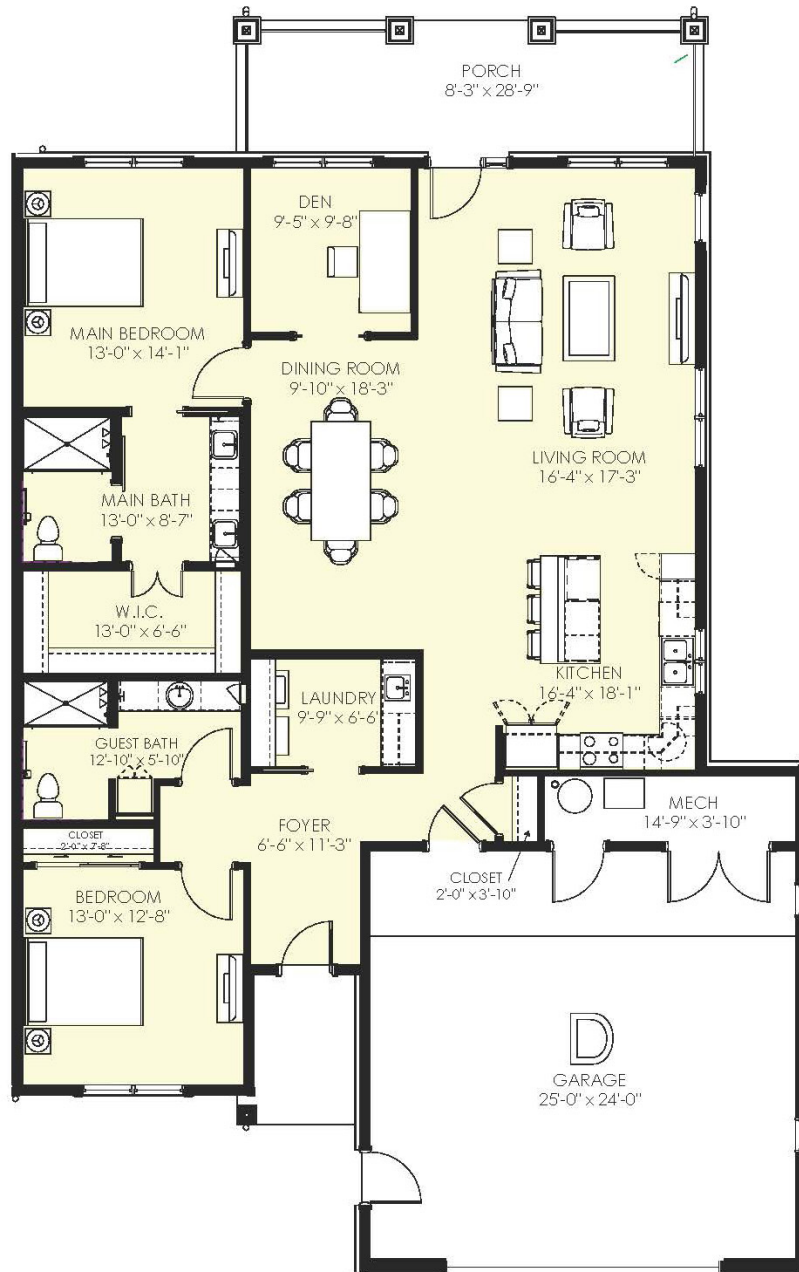

Dorset  
Two-Bedroom + Den, Two-Bath

1,765 sq. ft.

Dimensions are approximate.

124 Windsor Park Drive, Carol Stream, IL 60188 (630) 510-4702 CovLivingWindsorPark.org

Covenant Living Communities & Services does not discriminate pursuant to the federal Fair Housing Act.  
All faiths and beliefs are welcome.