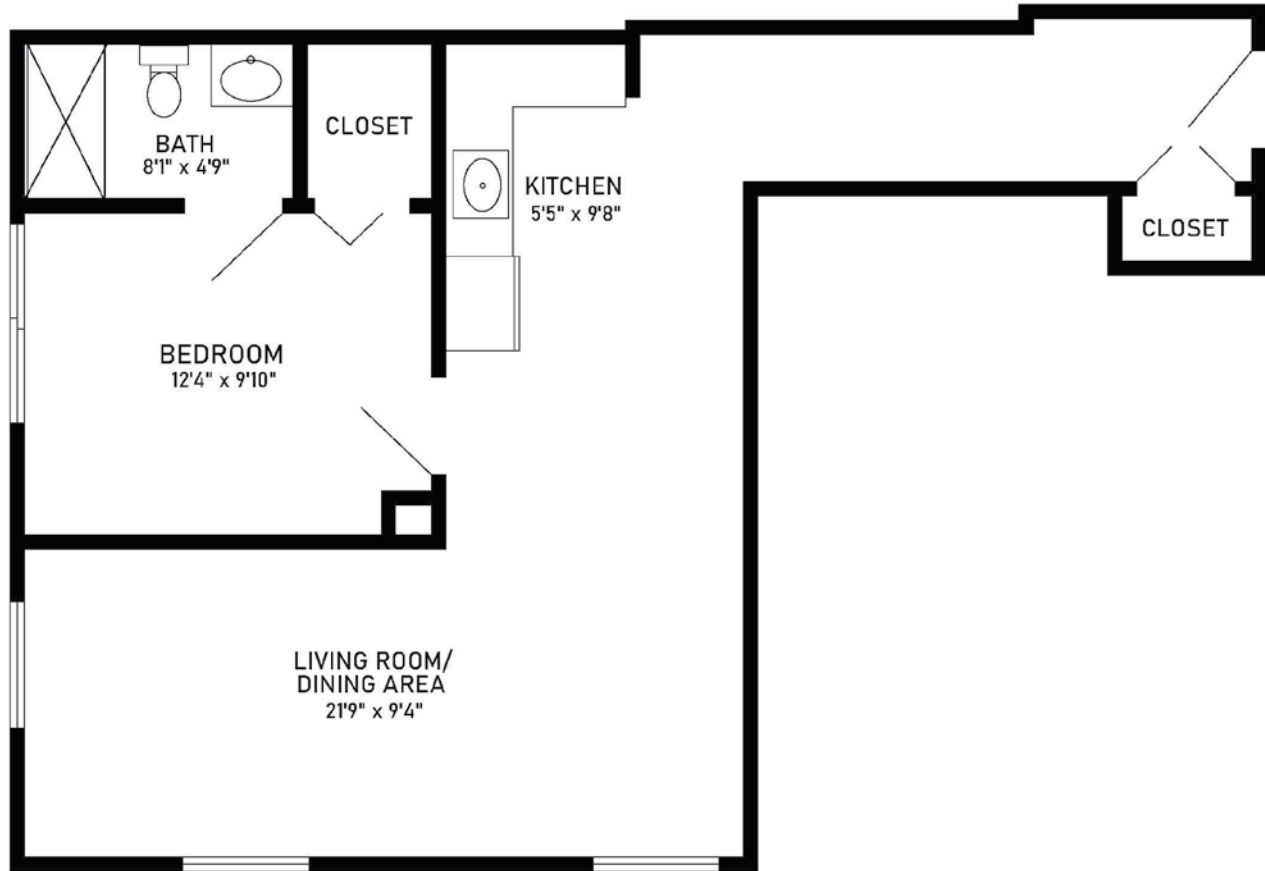

Catered Living - Brighton
One-Bedroom, One-Bath - A

670 sq. ft.

Dimensions are approximate.

124 Windsor Park Drive, Carol Stream, IL 60188 (630) 510-4702 CovLivingWindsorPark.org

Covenant Living Communities & Services is a ministry of the Evangelical Covenant Church and does not discriminate pursuant to the federal Fair Housing Act. All faiths and beliefs are welcome.