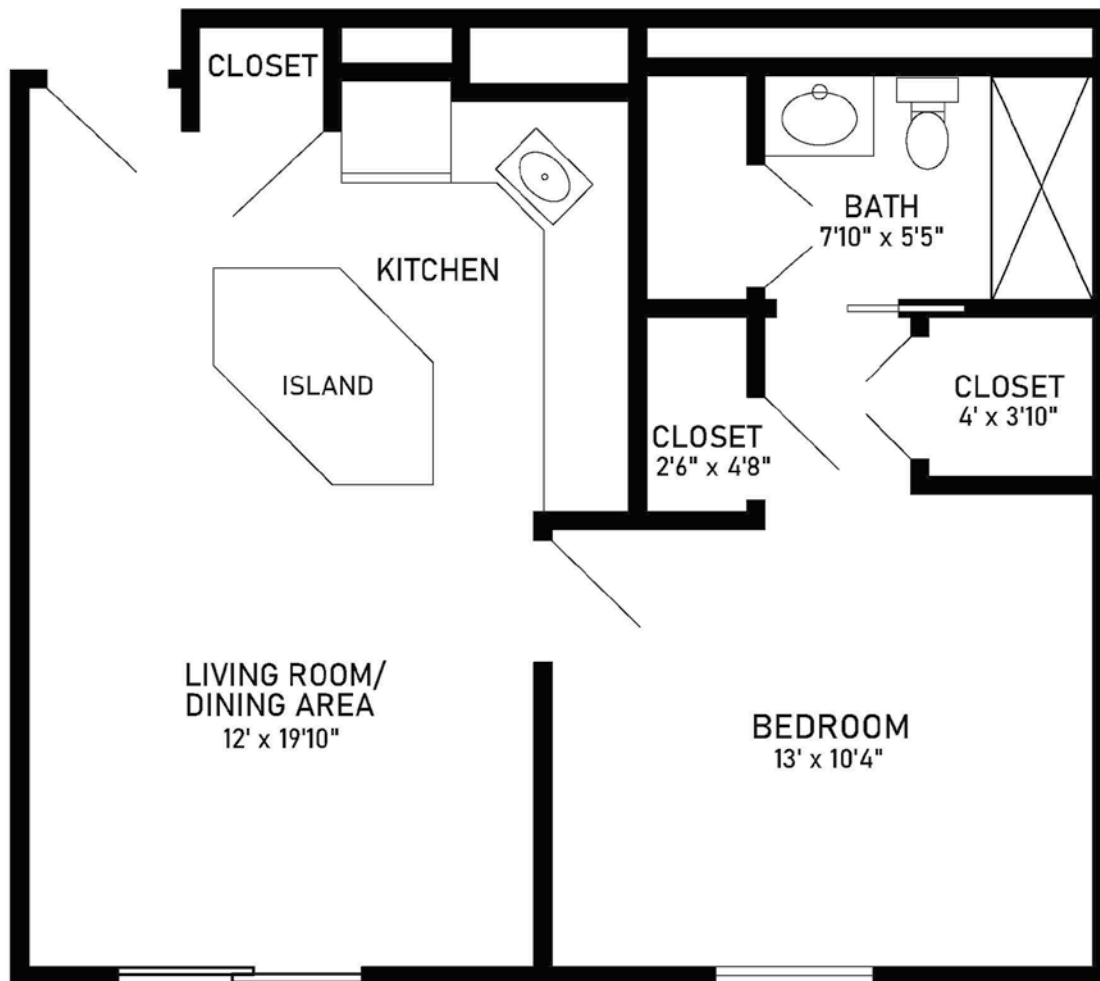

Catered Living - Manchester
One-Bedroom, One-Bath - A

600 sq. ft.

Dimensions are approximate.

124 Windsor Park Drive, Carol Stream, IL 60188 (630) 510-4702 CovLivingWindsorPark.org

Covenant Living Communities & Services is a ministry of the Evangelical Covenant Church and does not discriminate pursuant to the federal Fair Housing Act. All faiths and beliefs are welcome.