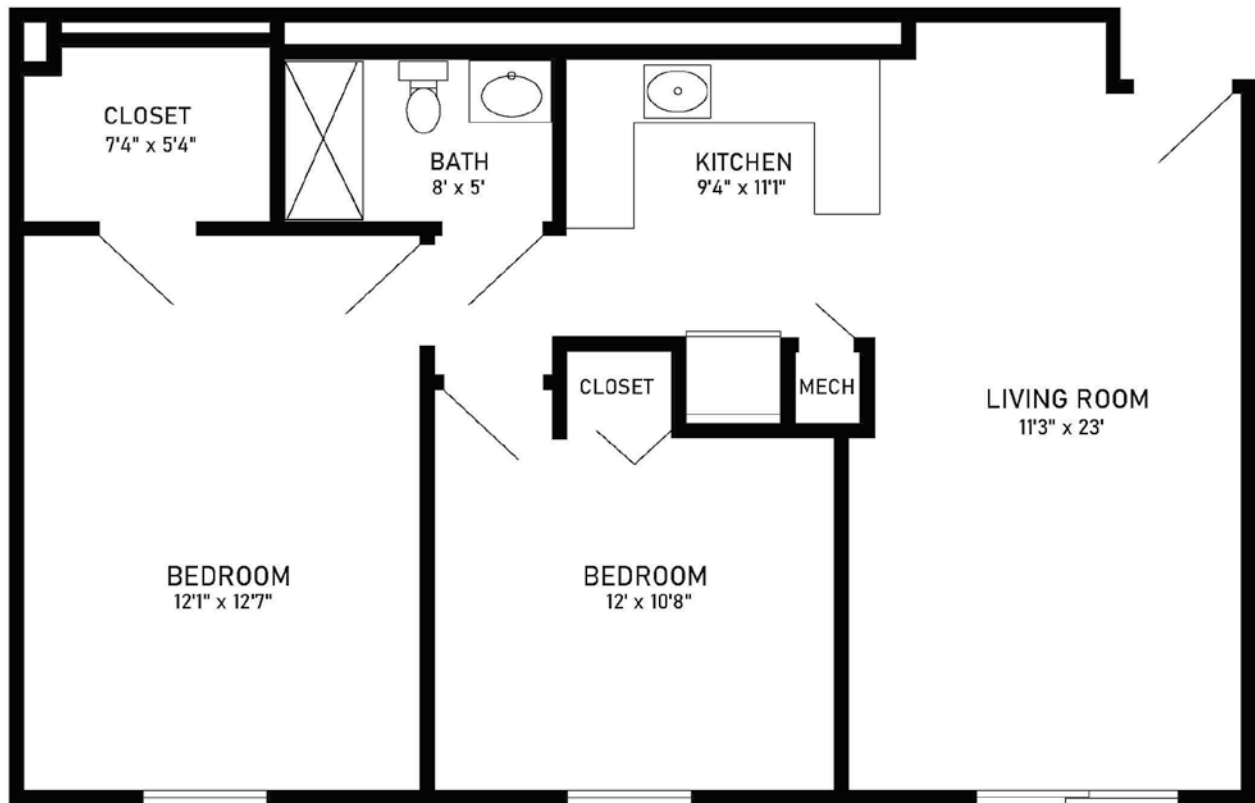

Catered Living - Oxford
Two-Bedroom, One-Bath - A

860 sq. ft.

Dimensions are approximate.

124 Windsor Park Drive, Carol Stream, IL 60188 (630) 510-4702 CovLivingWindsorPark.org

Covenant Living Communities & Services is a ministry of the Evangelical Covenant Church and does not discriminate pursuant to the federal Fair Housing Act. All faiths and beliefs are welcome.