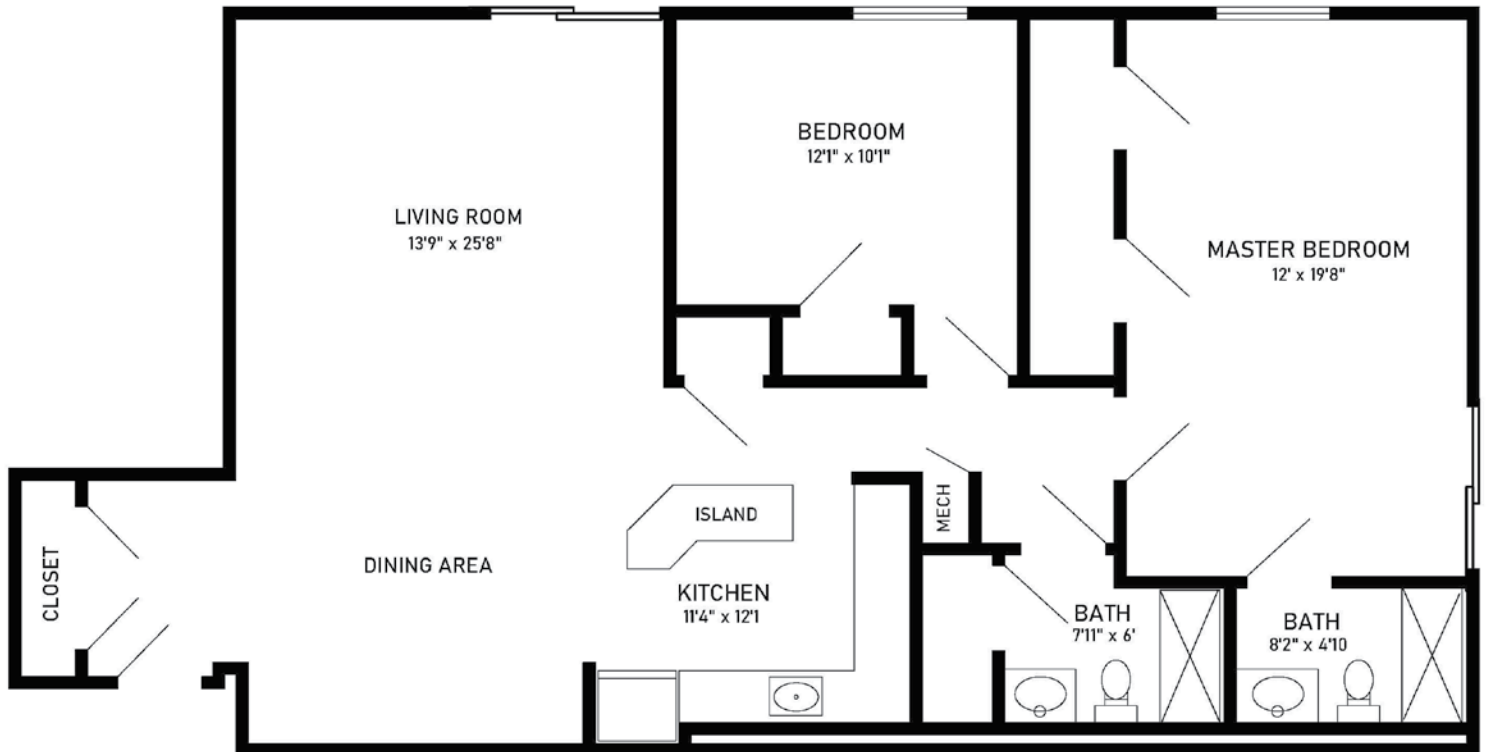

Catered Living - Plymouth
Two-Bedroom, Two-Bath - A

1,215 sq. ft.

Dimensions are approximate.

124 Windsor Park Drive, Carol Stream, IL 60188 (630) 510-4702 CovLivingWindsorPark.org

Covenant Living Communities & Services is a ministry of the Evangelical Covenant Church and does not discriminate pursuant to the federal Fair Housing Act. All faiths and beliefs are welcome.