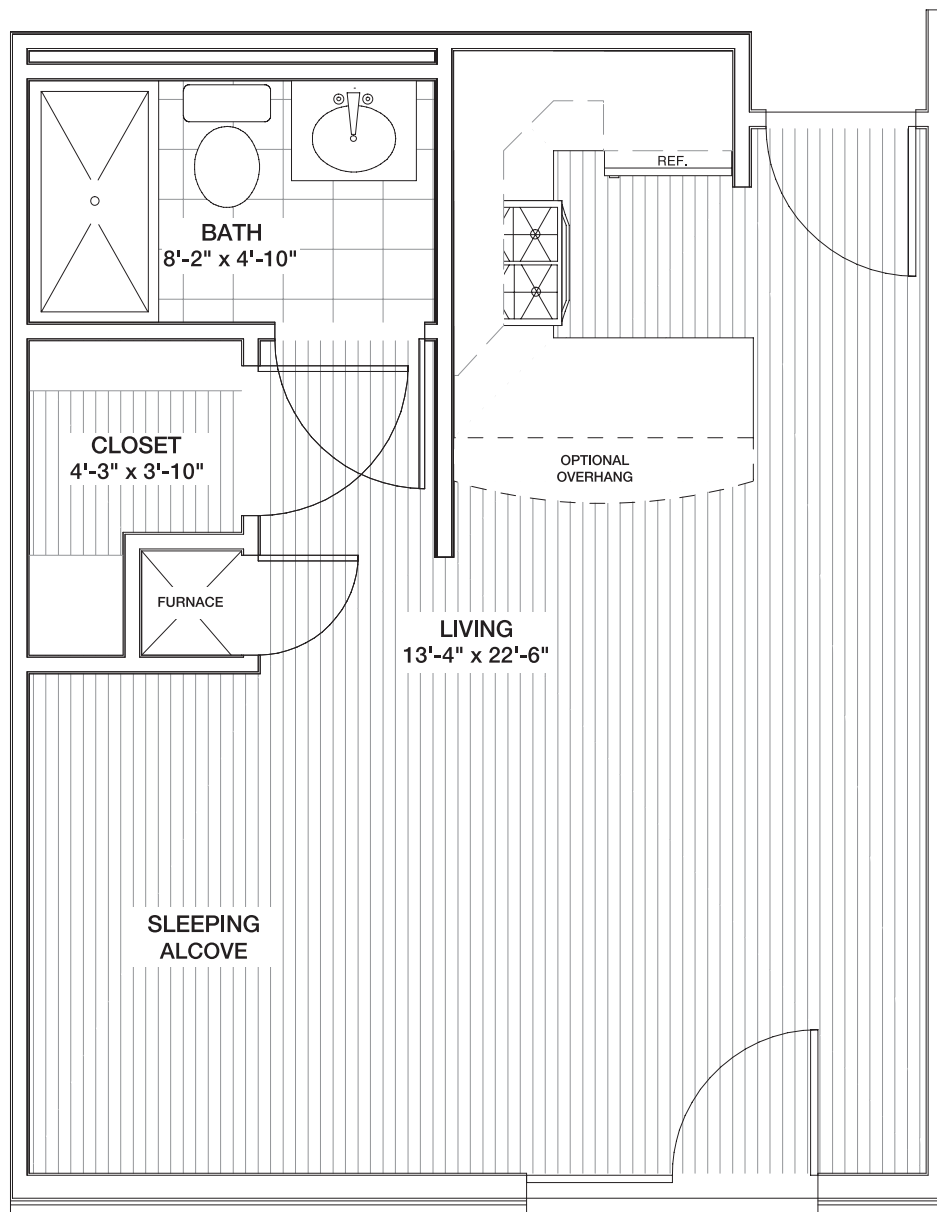

Halifax  
Studio Apartment

435 sq. ft.

Dimensions are approximate.

124 Windsor Park Drive, Carol Stream, IL 60188 (630) 510-4702 CovLivingWindsorPark.org

Covenant Living Communities & Services is a ministry of the Evangelical Covenant Church and does not discriminate pursuant to the federal Fair Housing Act. All faiths and beliefs are welcome.